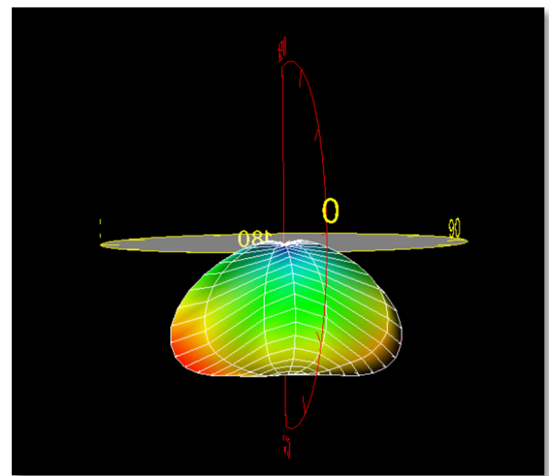

Batwing Film