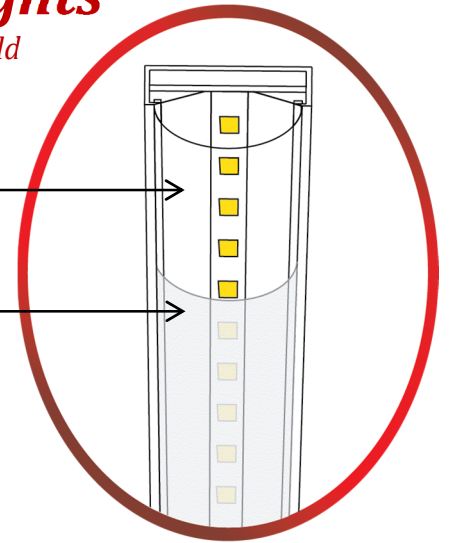

Batwing Diffusers for Tube Lights

B-Series Diffuser Generates Batwing Distributions for Flat-Field Illumination and Greater Luminaire Spacing

Extruded Clear Lens

BrightWhite Reflector

Clear Lens

Batwing Film

Standard Diffuser

Batwing Film