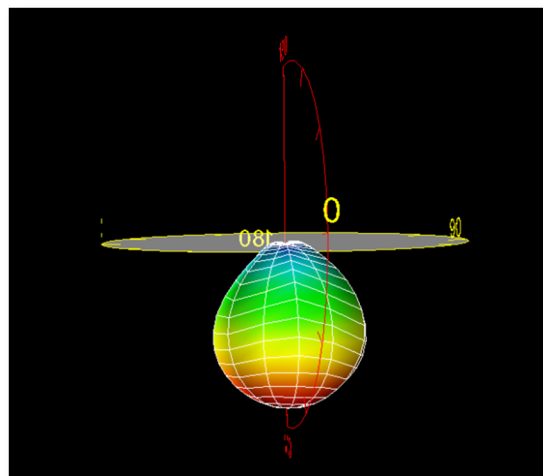

Batwing Diffusers for Tube Lights

B-Series Diffuser Generates Batwing Distributions for Flat-Field Illumination and Greater Luminaire Spacing

Extruded Clear Lens

BrightWhite Reflector

Clear Lens

Batwing Film