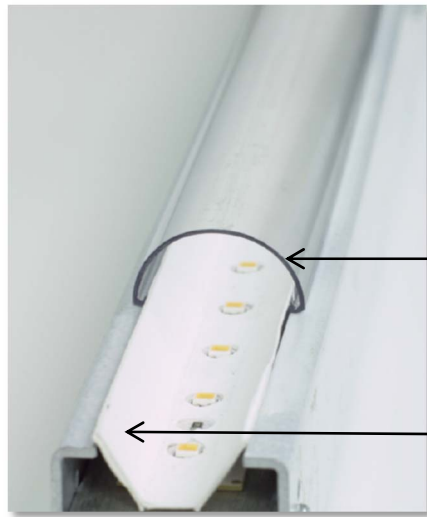

Batwing Diffusers for Tube Lights

B-Series Diffuser Generates Batwing Distributions for Flat-Field Illumination and Greater Luminaire Spacing

Extruded Clear Lens

BrightWhite Reflector

Clear Lens

Batwing Film

Standard Diffuser

Batwing Film